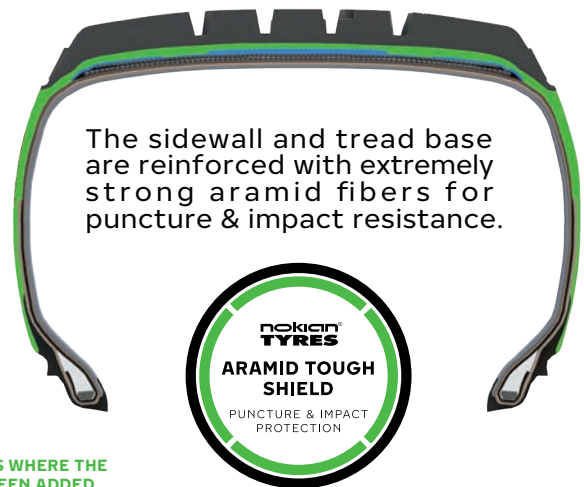

GREEN AREA INDICATES WHERE THE ARAMID FIBERS HAVE BEEN ADDED.

TIRE SIZES AND SPECIFICATIONS

NOKIAN TYRES ONE • ALL-SEASON TIRES

P-METRIC • ARAMID STRONG SIDEWALLS • UTQG: 720 A/A • 80,000 MILE • 130,000 KM LIMITED TREADWEAR WARRANTY

Rim	Size/Speed Rating	Product Code	Weight (lbs)	Rim Width		Overall Diameter	Overall Depth	Tread Depth (32nd)	Revolutions Per	
				Approved	Measuring				Mile	Km
15	205/70 R 15 96T	T431338	20.9	5-7	6.0	26.3	8.2	11.5	788	490
	215/70 R 15 98T	T431339	25.4	5.5-7	6.5	26.9	8.7	11.5	776	482
	185/65 R 15 88H	T431340	16.5	5-6.5	5.5	24.5	7.4	11.5	847	526
	195/65 R 15 91H	T431341	17.6	5.5-7	6.0	25.0	7.9	11.5	834	518
	205/65 R 15 94H	T431342	19.8	5.5-7.5	6.0	25.5	8.2	11.5	813	505
	185/60 R 15 84H	T431343	16.5	5-6.5	5.5	23.7	7.4	11.5	876	545
	195/60 R 15 88H	T431344	17.6	5.5-7	6.0	24.2	7.9	11.5	862	536

Note: Some weights may be preproduction estimates, please check for current product specification at www.nokiantires.com/productguide